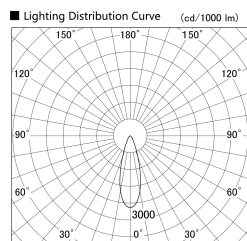

Item no. SD379-0930W9035

Series Name: AMMA Lens type Cylinder Tracklight (SD379)

Installation	Track mount
Type	Lens type tracklight : Cylinder type
Fixture wattage	10.5W
Beam angle	31deg
Color Temp.	3500K
CRI	Ra>90
Luminous	992 lm
Body	Die-castaluminumalloy
Body finish	White
Trim finish	White
Reflector finish	N/A
IP Rate	IP20
Light source	COB module
Input Voltage	AC220~240V
Dimming Type	Non-Dimmable
Certificate	CE,CCC
Cut Hole	N/A