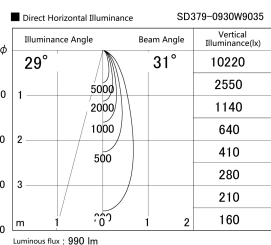

Item no. SD379-0930W9035

Series Name: AMMA Lens type Cylinder Tracklight (SD379)

Installation	Track mount
Type	Lens type tracklight : Cylinder type
Fixture wattage	10.5W
Beam angle	31deg
Color Temp.	3500K
CRI	Ra>90
Luminous	992 lm
Body	Die-castaluminumalloy
Body finish	White
Trim finish	White
Reflector finish	N/A
IP Rate	IP20
Light source	COB module
Input Voltage	AC220~240V
Dimming Type	Non-Dimmable
Certificate	CE,CCC
Cut Hole	N/A