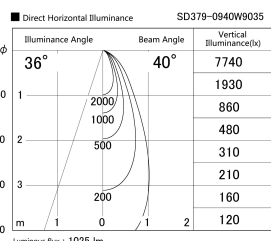

Item no. SD379-0940W9035

Series Name: AMMA Lens type Cylinder Tracklight (SD379)

Installation	Track mount
Type	Lens type tracklight : Cylinder type
Fixture wattage	10.5W
Beam angle	40deg
Color Temp.	3500K
CRI	Ra>90
Luminous	1024 lm
Body	Die-castaluminumalloy
Body finish	White
Trim finish	White
Reflector finish	N/A
IP Rate	IP20
Light source	COB module
Input Voltage	AC220~240V
Dimming Type	Non-Dimmable
Certificate	CE,CCC
Cut Hole	N/A