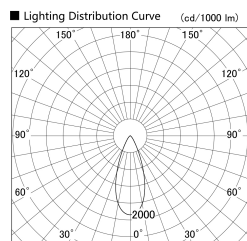

Item no. SD379-0940W9035

Series Name: AMMA Lens type Cylinder Tracklight (SD379)

Installation	Track mount
Type	Lens type tracklight : Cylinder type
Fixture wattage	10.5W
Beam angle	40deg
Color Temp.	3500K
CRI	Ra>90
Luminous	1024 lm
Body	Die-castaluminumalloy
Body finish	White
Trim finish	White
Reflector finish	N/A
IP Rate	IP20
Light source	COB module
Input Voltage	AC220~240V
Dimming Type	Non-Dimmable
Certificate	CE,CCC
Cut Hole	N/A