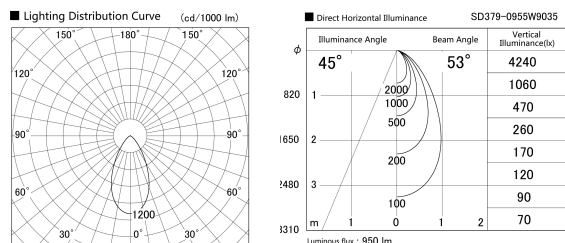

Item no. SD379-0955W9035

Series Name: AMMA Lens type Cylinder Tracklight (SD379)

Installation	Track mount
Type	Lens type tracklight : Cylinder type
Fixture wattage	10.5W
Beam angle	53deg
Color Temp.	3500K
CRI	Ra>90
Luminous	948 lm
Body	Die-castaluminumalloy
Body finish	White
Trim finish	White
Reflector finish	N/A
IP Rate	IP20
Light source	COB module
Input Voltage	AC220~240V
Dimming Type	Non-Dimmable
Certificate	CE,CCC
Cut Hole	N/A