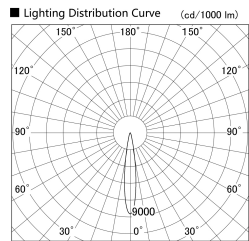

Item no. SD379-1015W9035S

Series Name: AMMA Lens type Cylinder Tracklight (SD379)

Installation	Track mount
Type	Lens type tracklight : Cylinder type
Fixture wattage	10.5W
Beam angle	16deg
Color Temp.	3500K
CRI	Ra>90
Luminous	1001 lm
Body	Die-castaluminumalloy
Body finish	White
Trim finish	White
Reflector finish	N/A
IP Rate	IP20
Light source	COB module
Input Voltage	AC220~240V
Dimming Type	Non-Dimmable
Certificate	CE,CCC
Cut Hole	N/A