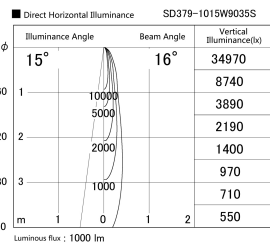

Item no. SD379-1015W9035S

Series Name: AMMA Lens type Cylinder Tracklight (SD379)

Installation	Track mount
Type	Lens type tracklight : Cylinder type
Fixture wattage	10.5W
Beam angle	16deg
Color Temp.	3500K
CRI	Ra>90
Luminous	1001 lm
Body	Die-castaluminumalloy
Body finish	White
Trim finish	White
Reflector finish	N/A
IP Rate	IP20
Light source	COB module
Input Voltage	AC220~240V
Dimming Type	Non-Dimmable
Certificate	CE,CCC
Cut Hole	N/A