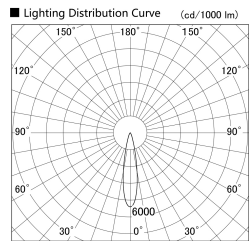

Item no. SD379-1020W9035S

Series Name: AMMA Lens type Cylinder Tracklight (SD379)

Installation	Track mount
Type	Lens type tracklight : Cylinder type
Fixture wattage	10.5W
Beam angle	21deg
Color Temp.	3500K
CRI	Ra>90
Luminous	1223 lm
Body	Die-castaluminumalloy
Body finish	White
Trim finish	White
Reflector finish	N/A
IP Rate	IP20
Light source	COB module
Input Voltage	AC220~240V
Dimming Type	Non-Dimmable
Certificate	CE,CCC
Cut Hole	N/A