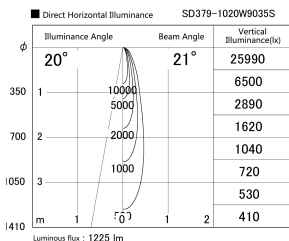

Item no. SD379-1020W9035S

Series Name: AMMA Lens type Cylinder Tracklight (SD379)

Installation	Track mount
Type	Lens type tracklight : Cylinder type
Fixture wattage	10.5W
Beam angle	21deg
Color Temp.	3500K
CRI	Ra>90
Luminous	1223 lm
Body	Die-castaluminumalloy
Body finish	White
Trim finish	White
Reflector finish	N/A
IP Rate	IP20
Light source	COB module
Input Voltage	AC220~240V
Dimming Type	Non-Dimmable
Certificate	CE,CCC
Cut Hole	N/A