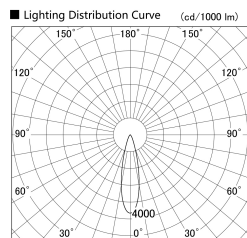

Item no. SD379-1025W9035S

Series Name: AMMA Lens type Cylinder Tracklight (SD379)

Installation	Track mount
Type	Lens type tracklight : Cylinder type
Fixture wattage	10.5W
Beam angle	25deg
Color Temp.	3500K
CRI	Ra>90
Luminous	1151 lm
Body	Die-castaluminumalloy
Body finish	White
Trim finish	White
Reflector finish	N/A
IP Rate	IP20
Light source	COB module
Input Voltage	AC220~240V
Dimming Type	Non-Dimmable
Certificate	CE,CCC
Cut Hole	N/A