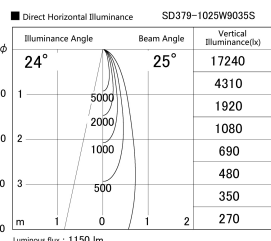

Item no. SD379-1025W9035S

Series Name: AMMA Lens type Cylinder Tracklight (SD379)

Installation	Track mount
Type	Lens type tracklight : Cylinder type
Fixture wattage	10.5W
Beam angle	25deg
Color Temp.	3500K
CRI	Ra>90
Luminous	1151 lm
Body	Die-castaluminumalloy
Body finish	White
Trim finish	White
Reflector finish	N/A
IP Rate	IP20
Light source	COB module
Input Voltage	AC220~240V
Dimming Type	Non-Dimmable
Certificate	CE,CCC
Cut Hole	N/A