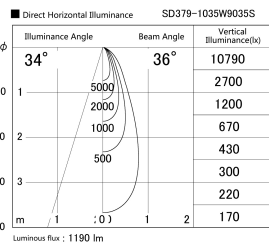

Item no. SD379-1035W9035S

Series Name: AMMA Lens type Cylinder Tracklight (SD379)

Installation	Track mount
Type	Lens type tracklight : Cylinder type
Fixture wattage	10.5W
Beam angle	36deg
Color Temp.	3500K
CRI	Ra>90
Luminous	1190 lm
Body	Die-castaluminumalloy
Body finish	White
Trim finish	White
Reflector finish	N/A
IP Rate	IP20
Light source	COB module
Input Voltage	AC220~240V
Dimming Type	Non-Dimmable
Certificate	CE,CCC
Cut Hole	N/A