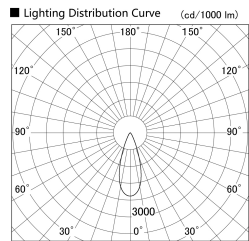

Item no. SD379-1035W9035S

Series Name: AMMA Lens type Cylinder Tracklight (SD379)

Installation	Track mount
Type	Lens type tracklight : Cylinder type
Fixture wattage	10.5W
Beam angle	36deg
Color Temp.	3500K
CRI	Ra>90
Luminous	1190 lm
Body	Die-castaluminumalloy
Body finish	White
Trim finish	White
Reflector finish	N/A
IP Rate	IP20
Light source	COB module
Input Voltage	AC220~240V
Dimming Type	Non-Dimmable
Certificate	CE,CCC
Cut Hole	N/A