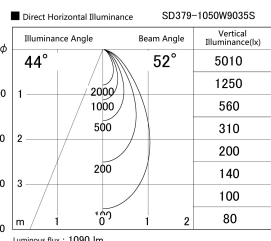

Item no. SD379-1050W9035S

Series Name: AMMA Lens type Cylinder Tracklight (SD379)

Installation	Track mount
Type	Lens type tracklight : Cylinder type
Fixture wattage	10.5W
Beam angle	52deg
Color Temp.	3500K
CRI	Ra>90
Luminous	1090 lm
Body	Die-castaluminumalloy
Body finish	White
Trim finish	White
Reflector finish	N/A
IP Rate	IP20
Light source	COB module
Input Voltage	AC220~240V
Dimming Type	Non-Dimmable
Certificate	CE,CCC
Cut Hole	N/A