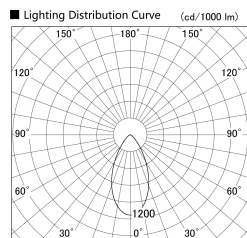

Item no. SD379-1050W9035S

Series Name: AMMA Lens type Cylinder Tracklight (SD379)

Installation	Track mount
Type	Lens type tracklight : Cylinder type
Fixture wattage	10.5W
Beam angle	52deg
Color Temp.	3500K
CRI	Ra>90
Luminous	1090 lm
Body	Die-castaluminumalloy
Body finish	White
Trim finish	White
Reflector finish	N/A
IP Rate	IP20
Light source	COB module
Input Voltage	AC220~240V
Dimming Type	Non-Dimmable
Certificate	CE,CCC
Cut Hole	N/A