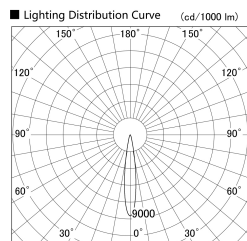

Item no. SD379-1515W9035S

Series Name: AMMA Lens type Cylinder Tracklight (SD379)

Installation	Track mount
Type	Lens type tracklight : Cylinder type
Fixture wattage	14W
Beam angle	16deg
Color Temp.	3500K
CRI	Ra>90
Luminous	1347 lm
Body	Die-castaluminumalloy
Body finish	White
Trim finish	White
Reflector finish	N/A
IP Rate	IP20
Light source	COB module
Input Voltage	AC220~240V
Dimming Type	Non-Dimmable
Certificate	CE,CCC
Cut Hole	N/A