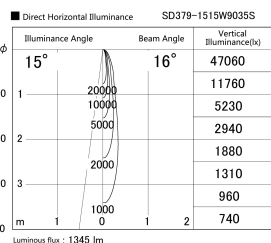

Item no. SD379-1515W9035S

Series Name: AMMA Lens type Cylinder Tracklight (SD379)

Installation	Track mount
Type	Lens type tracklight : Cylinder type
Fixture wattage	14W
Beam angle	16deg
Color Temp.	3500K
CRI	Ra>90
Luminous	1347 lm
Body	Die-castaluminumalloy
Body finish	White
Trim finish	White
Reflector finish	N/A
IP Rate	IP20
Light source	COB module
Input Voltage	AC220~240V
Dimming Type	Non-Dimmable
Certificate	CE,CCC
Cut Hole	N/A