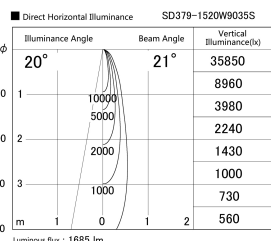

Item no. SD379-1520W9035S

Series Name: AMMA Lens type Cylinder Tracklight (SD379)

Installation	Track mount
Type	Lens type tracklight : Cylinder type
Fixture wattage	14W
Beam angle	21deg
Color Temp.	3500K
CRI	Ra>90
Luminous	1687 lm
Body	Die-castaluminumalloy
Body finish	White
Trim finish	White
Reflector finish	N/A
IP Rate	IP20
Light source	COB module
Input Voltage	AC220~240V
Dimming Type	Non-Dimmable
Certificate	CE,CCC
Cut Hole	N/A