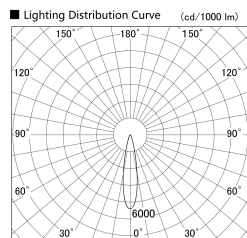

Item no. SD379-1520W9035S

Series Name: AMMA Lens type Cylinder Tracklight (SD379)

Installation	Track mount
Type	Lens type tracklight : Cylinder type
Fixture wattage	14W
Beam angle	21deg
Color Temp.	3500K
CRI	Ra>90
Luminous	1687 lm
Body	Die-castaluminumalloy
Body finish	White
Trim finish	White
Reflector finish	N/A
IP Rate	IP20
Light source	COB module
Input Voltage	AC220~240V
Dimming Type	Non-Dimmable
Certificate	CE,CCC
Cut Hole	N/A