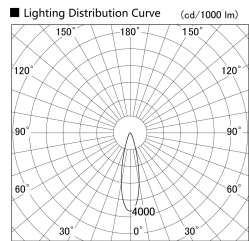

Item no. SD379-1525W9035S

Series Name: AMMA Lens type Cylinder Tracklight (SD379)

Installation	Track mount
Type	Lens type tracklight : Cylinder type
Fixture wattage	14W
Beam angle	25deg
Color Temp.	3500K
CRI	Ra>90
Luminous	1588 lm
Body	Die-castaluminumalloy
Body finish	White
Trim finish	White
Reflector finish	N/A
IP Rate	IP20
Light source	COB module
Input Voltage	AC220~240V
Dimming Type	Non-Dimmable
Certificate	CE,CCC
Cut Hole	N/A