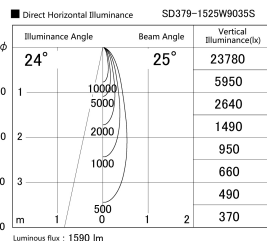

Item no. SD379-1525W9035S

Series Name: AMMA Lens type Cylinder Tracklight (SD379)

Installation	Track mount
Type	Lens type tracklight : Cylinder type
Fixture wattage	14W
Beam angle	25deg
Color Temp.	3500K
CRI	Ra>90
Luminous	1588 lm
Body	Die-castaluminumalloy
Body finish	White
Trim finish	White
Reflector finish	N/A
IP Rate	IP20
Light source	COB module
Input Voltage	AC220~240V
Dimming Type	Non-Dimmable
Certificate	CE,CCC
Cut Hole	N/A