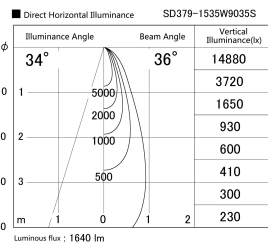

Item no. SD379-1535W9035S

Series Name: AMMA Lens type Cylinder Tracklight (SD379)

Installation	Track mount
Type	Lens type tracklight : Cylinder type
Fixture wattage	14W
Beam angle	36deg
Color Temp.	3500K
CRI	Ra>90
Luminous	1641 lm
Body	Die-castaluminumalloy
Body finish	White
Trim finish	White
Reflector finish	N/A
IP Rate	IP20
Light source	COB module
Input Voltage	AC220~240V
Dimming Type	Non-Dimmable
Certificate	CE,CCC
Cut Hole	N/A