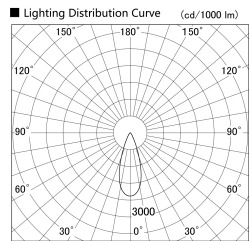

Item no. SD379-1535W9035S

Series Name: AMMA Lens type Cylinder Tracklight (SD379)

Installation	Track mount
Type	Lens type tracklight : Cylinder type
Fixture wattage	14W
Beam angle	36deg
Color Temp.	3500K
CRI	Ra>90
Luminous	1641 lm
Body	Die-castaluminumalloy
Body finish	White
Trim finish	White
Reflector finish	N/A
IP Rate	IP20
Light source	COB module
Input Voltage	AC220~240V
Dimming Type	Non-Dimmable
Certificate	CE,CCC
Cut Hole	N/A