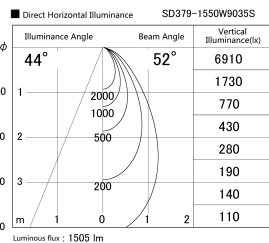

Item no. SD379-1550W9035S

Series Name: AMMA Lens type Cylinder Tracklight (SD379)

Installation	Track mount
Type	Lens type tracklight : Cylinder type
Fixture wattage	14W
Beam angle	52deg
Color Temp.	3500K
CRI	Ra>90
Luminous	1503 lm
Body	Die-castaluminumalloy
Body finish	White
Trim finish	White
Reflector finish	N/A
IP Rate	IP20
Light source	COB module
Input Voltage	AC220~240V
Dimming Type	Non-Dimmable
Certificate	CE,CCC
Cut Hole	N/A