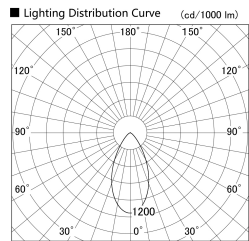

Item no. SD379-1550W9035S

Series Name: AMMA Lens type Cylinder Tracklight (SD379)

Installation	Track mount
Type	Lens type tracklight : Cylinder type
Fixture wattage	14W
Beam angle	52deg
Color Temp.	3500K
CRI	Ra>90
Luminous	1503 lm
Body	Die-castaluminumalloy
Body finish	White
Trim finish	White
Reflector finish	N/A
IP Rate	IP20
Light source	COB module
Input Voltage	AC220~240V
Dimming Type	Non-Dimmable
Certificate	CE,CCC
Cut Hole	N/A