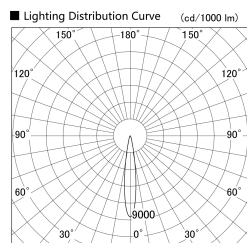

Item no. SD379-1015W9035

Series Name: AMMA Lens type Cylinder Tracklight (SD379)

Installation	Track mount
Type	Lens type tracklight : Cylinder type
Fixture wattage	10.5W
Beam angle	16deg
Color Temp.	3500K
CRI	Ra>90
Luminous	1001 lm
Body	Die-castaluminumalloy
Body finish	White
Trim finish	White
Reflector finish	N/A
IP Rate	IP20
Light source	COB module
Input Voltage	AC220~240V
Dimming Type	Non-Dimmable
Certificate	CE,CCC
Cut Hole	N/A