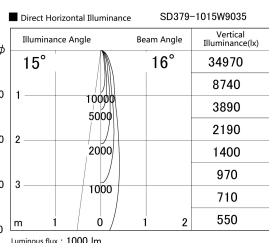

Item no. SD379-1015W9035

Series Name: AMMA Lens type Cylinder Tracklight (SD379)

Installation	Track mount
Type	Lens type tracklight : Cylinder type
Fixture wattage	10.5W
Beam angle	16deg
Color Temp.	3500K
CRI	Ra>90
Luminous	1001 lm
Body	Die-castaluminumalloy
Body finish	White
Trim finish	White
Reflector finish	N/A
IP Rate	IP20
Light source	COB module
Input Voltage	AC220~240V
Dimming Type	Non-Dimmable
Certificate	CE,CCC
Cut Hole	N/A