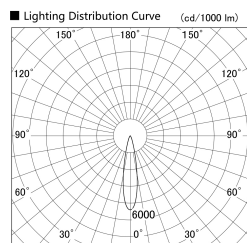

Item no. SD379-1020W9035

Series Name: AMMA Lens type Cylinder Tracklight (SD379)

Installation	Track mount
Type	Lens type tracklight : Cylinder type
Fixture wattage	10.5W
Beam angle	21deg
Color Temp.	3500K
CRI	Ra>90
Luminous	1223 lm
Body	Die-castaluminumalloy
Body finish	White
Trim finish	White
Reflector finish	N/A
IP Rate	IP20
Light source	COB module
Input Voltage	AC220~240V
Dimming Type	Non-Dimmable
Certificate	CE,CCC
Cut Hole	N/A