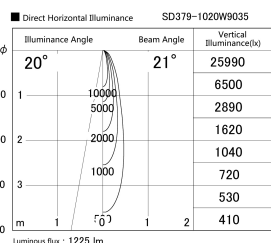

Item no. SD379-1020W9035

Series Name: AMMA Lens type Cylinder Tracklight (SD379)

Installation	Track mount
Type	Lens type tracklight : Cylinder type
Fixture wattage	10.5W
Beam angle	21deg
Color Temp.	3500K
CRI	Ra>90
Luminous	1223 lm
Body	Die-castaluminumalloy
Body finish	White
Trim finish	White
Reflector finish	N/A
IP Rate	IP20
Light source	COB module
Input Voltage	AC220~240V
Dimming Type	Non-Dimmable
Certificate	CE,CCC
Cut Hole	N/A