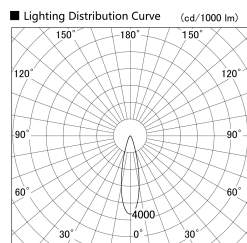

Item no. SD379-1025W9035

Series Name: AMMA Lens type Cylinder Tracklight (SD379)

Installation	Track mount
Type	Lens type tracklight : Cylinder type
Fixture wattage	10.5W
Beam angle	25deg
Color Temp.	3500K
CRI	Ra>90
Luminous	1151 lm
Body	Die-castaluminumalloy
Body finish	White
Trim finish	White
Reflector finish	N/A
IP Rate	IP20
Light source	COB module
Input Voltage	AC220~240V
Dimming Type	Non-Dimmable
Certificate	CE,CCC
Cut Hole	N/A