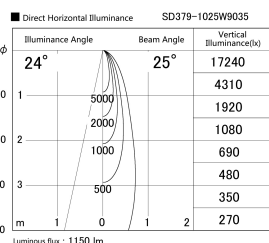

Item no. SD379-1025W9035

Series Name: AMMA Lens type Cylinder Tracklight (SD379)

Installation	Track mount
Type	Lens type tracklight : Cylinder type
Fixture wattage	10.5W
Beam angle	25deg
Color Temp.	3500K
CRI	Ra>90
Luminous	1151 lm
Body	Die-castaluminumalloy
Body finish	White
Trim finish	White
Reflector finish	N/A
IP Rate	IP20
Light source	COB module
Input Voltage	AC220~240V
Dimming Type	Non-Dimmable
Certificate	CE,CCC
Cut Hole	N/A