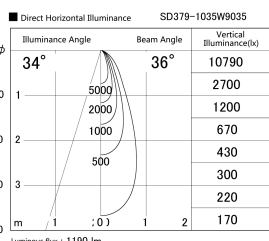

Item no. SD379-1035W9035

Series Name: AMMA Lens type Cylinder Tracklight (SD379)

Installation	Track mount
Type	Lens type tracklight : Cylinder type
Fixture wattage	10.5W
Beam angle	36deg
Color Temp.	3500K
CRI	Ra>90
Luminous	1190 lm
Body	Die-castaluminumalloy
Body finish	White
Trim finish	White
Reflector finish	N/A
IP Rate	IP20
Light source	COB module
Input Voltage	AC220~240V
Dimming Type	Non-Dimmable
Certificate	CE,CCC
Cut Hole	N/A