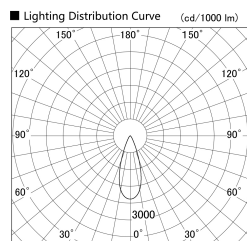

Item no. SD379-1035W9035

Series Name: AMMA Lens type Cylinder Tracklight (SD379)

Installation	Track mount
Type	Lens type tracklight : Cylinder type
Fixture wattage	10.5W
Beam angle	36deg
Color Temp.	3500K
CRI	Ra>90
Luminous	1190 lm
Body	Die-castaluminumalloy
Body finish	White
Trim finish	White
Reflector finish	N/A
IP Rate	IP20
Light source	COB module
Input Voltage	AC220~240V
Dimming Type	Non-Dimmable
Certificate	CE,CCC
Cut Hole	N/A