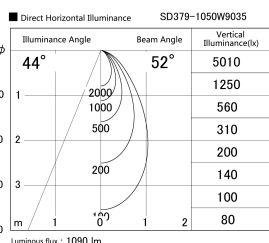

Item no. SD379-1050W9035

Series Name: AMMA Lens type Cylinder Tracklight (SD379)

Installation	Track mount
Type	Lens type tracklight : Cylinder type
Fixture wattage	10.5W
Beam angle	52deg
Color Temp.	3500K
CRI	Ra>90
Luminous	1090 lm
Body	Die-castaluminumalloy
Body finish	White
Trim finish	White
Reflector finish	N/A
IP Rate	IP20
Light source	COB module
Input Voltage	AC220~240V
Dimming Type	Non-Dimmable
Certificate	CE,CCC
Cut Hole	N/A