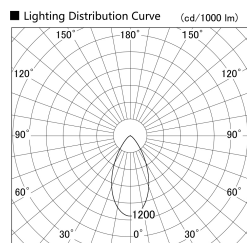

Item no. SD379-1050W9035

Series Name: AMMA Lens type Cylinder Tracklight (SD379)

Installation	Track mount
Type	Lens type tracklight : Cylinder type
Fixture wattage	10.5W
Beam angle	52deg
Color Temp.	3500K
CRI	Ra>90
Luminous	1090 lm
Body	Die-castaluminumalloy
Body finish	White
Trim finish	White
Reflector finish	N/A
IP Rate	IP20
Light source	COB module
Input Voltage	AC220~240V
Dimming Type	Non-Dimmable
Certificate	CE,CCC
Cut Hole	N/A