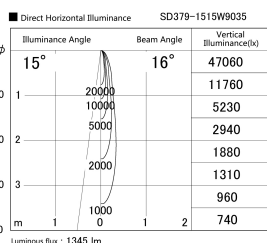

Item no. SD379-1515W9035

Series Name: AMMA Lens type Cylinder Tracklight (SD379)

Installation	Track mount
Type	Lens type tracklight : Cylinder type
Fixture wattage	14W
Beam angle	16deg
Color Temp.	3500K
CRI	Ra>90
Luminous	1347 lm
Body	Die-castaluminumalloy
Body finish	White
Trim finish	White
Reflector finish	N/A
IP Rate	IP20
Light source	COB module
Input Voltage	AC220~240V
Dimming Type	Non-Dimmable
Certificate	CE,CCC
Cut Hole	N/A