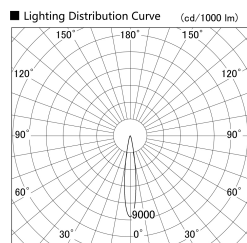

Item no. SD379-1515W9035

Series Name: AMMA Lens type Cylinder Tracklight (SD379)

Installation	Track mount
Type	Lens type tracklight : Cylinder type
Fixture wattage	14W
Beam angle	16deg
Color Temp.	3500K
CRI	Ra>90
Luminous	1347 lm
Body	Die-castaluminumalloy
Body finish	White
Trim finish	White
Reflector finish	N/A
IP Rate	IP20
Light source	COB module
Input Voltage	AC220~240V
Dimming Type	Non-Dimmable
Certificate	CE,CCC
Cut Hole	N/A