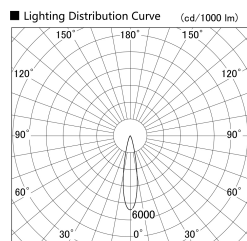

Item no. SD379-1520W9035

Series Name: AMMA Lens type Cylinder Tracklight (SD379)

Installation	Track mount
Type	Lens type tracklight : Cylinder type
Fixture wattage	14W
Beam angle	21deg
Color Temp.	3500K
CRI	Ra>90
Luminous	1687 lm
Body	Die-castaluminumalloy
Body finish	White
Trim finish	White
Reflector finish	N/A
IP Rate	IP20
Light source	COB module
Input Voltage	AC220~240V
Dimming Type	Non-Dimmable
Certificate	CE,CCC
Cut Hole	N/A