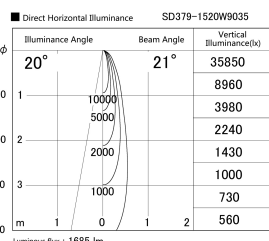

Item no. SD379-1520W9035

Series Name: AMMA Lens type Cylinder Tracklight (SD379)

Installation	Track mount
Type	Lens type tracklight : Cylinder type
Fixture wattage	14W
Beam angle	21deg
Color Temp.	3500K
CRI	Ra>90
Luminous	1687 lm
Body	Die-castaluminumalloy
Body finish	White
Trim finish	White
Reflector finish	N/A
IP Rate	IP20
Light source	COB module
Input Voltage	AC220~240V
Dimming Type	Non-Dimmable
Certificate	CE,CCC
Cut Hole	N/A