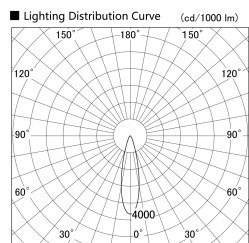

Item no. SD379-1525W9035

Series Name: AMMA Lens type Cylinder Tracklight (SD379)

Installation	Track mount
Type	Lens type tracklight : Cylinder type
Fixture wattage	14W
Beam angle	25deg
Color Temp.	3500K
CRI	Ra>90
Luminous	1588 lm
Body	Die-castaluminumalloy
Body finish	White
Trim finish	White
Reflector finish	N/A
IP Rate	IP20
Light source	COB module
Input Voltage	AC220~240V
Dimming Type	Non-Dimmable
Certificate	CE,CCC
Cut Hole	N/A