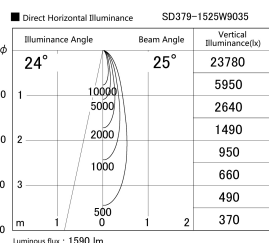

Item no. SD379-1525W9035

Series Name: AMMA Lens type Cylinder Tracklight (SD379)

Installation	Track mount
Type	Lens type tracklight : Cylinder type
Fixture wattage	14W
Beam angle	25deg
Color Temp.	3500K
CRI	Ra>90
Luminous	1588 lm
Body	Die-castaluminumalloy
Body finish	White
Trim finish	White
Reflector finish	N/A
IP Rate	IP20
Light source	COB module
Input Voltage	AC220~240V
Dimming Type	Non-Dimmable
Certificate	CE,CCC
Cut Hole	N/A