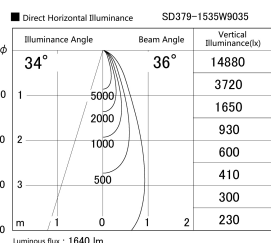

Item no. SD379-1535W9035

Series Name: AMMA Lens type Cylinder Tracklight (SD379)

Installation	Track mount
Type	Lens type tracklight : Cylinder type
Fixture wattage	14W
Beam angle	36deg
Color Temp.	3500K
CRI	Ra>90
Luminous	1641 lm
Body	Die-castaluminumalloy
Body finish	White
Trim finish	White
Reflector finish	N/A
IP Rate	IP20
Light source	COB module
Input Voltage	AC220~240V
Dimming Type	Non-Dimmable
Certificate	CE,CCC
Cut Hole	N/A