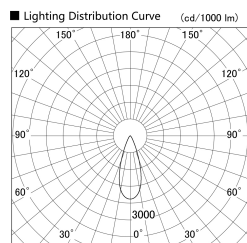

Item no. SD379-1535W9035

Series Name: AMMA Lens type Cylinder Tracklight (SD379)

Installation	Track mount
Type	Lens type tracklight : Cylinder type
Fixture wattage	14W
Beam angle	36deg
Color Temp.	3500K
CRI	Ra>90
Luminous	1641 lm
Body	Die-castaluminumalloy
Body finish	White
Trim finish	White
Reflector finish	N/A
IP Rate	IP20
Light source	COB module
Input Voltage	AC220~240V
Dimming Type	Non-Dimmable
Certificate	CE,CCC
Cut Hole	N/A