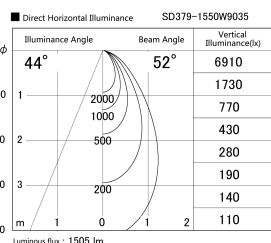

Item no. SD379-1550W9035

Series Name: AMMA Lens type Cylinder Tracklight (SD379)

Installation	Track mount
Type	Lens type tracklight : Cylinder type
Fixture wattage	14W
Beam angle	52deg
Color Temp.	3500K
CRI	Ra>90
Luminous	1503 lm
Body	Die-castaluminumalloy
Body finish	White
Trim finish	White
Reflector finish	N/A
IP Rate	IP20
Light source	COB module
Input Voltage	AC220~240V
Dimming Type	Non-Dimmable
Certificate	CE,CCC
Cut Hole	N/A