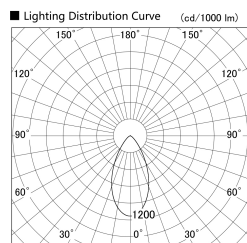

Item no. SD379-1550W9035

Series Name: AMMA Lens type Cylinder Tracklight (SD379)

Installation	Track mount
Type	Lens type tracklight : Cylinder type
Fixture wattage	14W
Beam angle	52deg
Color Temp.	3500K
CRI	Ra>90
Luminous	1503 lm
Body	Die-castaluminumalloy
Body finish	White
Trim finish	White
Reflector finish	N/A
IP Rate	IP20
Light source	COB module
Input Voltage	AC220~240V
Dimming Type	Non-Dimmable
Certificate	CE,CCC
Cut Hole	N/A