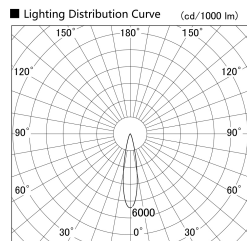

Item no. SD379-2020W9035

Series Name: AMMA Lens type Cylinder Tracklight (SD379)

Installation	Track mount
Type	Lens type tracklight : Cylinder type
Fixture wattage	21W
Beam angle	21deg
Color Temp.	3500K
CRI	Ra>90
Luminous	2354 lm
Body	Die-castaluminumalloy
Body finish	White
Trim finish	White
Reflector finish	N/A
IP Rate	IP20
Light source	COB module
Input Voltage	AC220~240V
Dimming Type	Non-Dimmable
Certificate	CE,CCC
Cut Hole	N/A