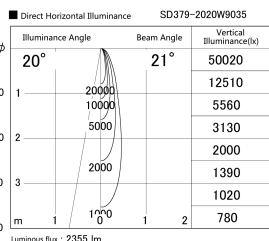

Item no. SD379-2020W9035

Series Name: AMMA Lens type Cylinder Tracklight (SD379)

Installation	Track mount
Type	Lens type tracklight : Cylinder type
Fixture wattage	21W
Beam angle	21deg
Color Temp.	3500K
CRI	Ra>90
Luminous	2354 lm
Body	Die-castaluminumalloy
Body finish	White
Trim finish	White
Reflector finish	N/A
IP Rate	IP20
Light source	COB module
Input Voltage	AC220~240V
Dimming Type	Non-Dimmable
Certificate	CE,CCC
Cut Hole	N/A