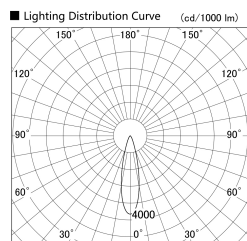

Item no. SD379-2025W9035

Series Name: AMMA Lens type Cylinder Tracklight (SD379)

Installation	Track mount
Type	Lens type tracklight : Cylinder type
Fixture wattage	21W
Beam angle	25deg
Color Temp.	3500K
CRI	Ra>90
Luminous	2217 lm
Body	Die-castaluminumalloy
Body finish	White
Trim finish	White
Reflector finish	N/A
IP Rate	IP20
Light source	COB module
Input Voltage	AC220~240V
Dimming Type	Non-Dimmable
Certificate	CE,CCC
Cut Hole	N/A