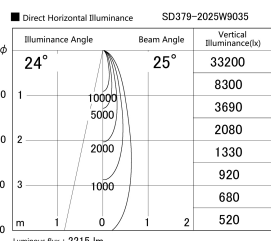

Item no. SD379-2025W9035

Series Name: AMMA Lens type Cylinder Tracklight (SD379)

Installation	Track mount
Type	Lens type tracklight : Cylinder type
Fixture wattage	21W
Beam angle	25deg
Color Temp.	3500K
CRI	Ra>90
Luminous	2217 lm
Body	Die-castaluminumalloy
Body finish	White
Trim finish	White
Reflector finish	N/A
IP Rate	IP20
Light source	COB module
Input Voltage	AC220~240V
Dimming Type	Non-Dimmable
Certificate	CE,CCC
Cut Hole	N/A