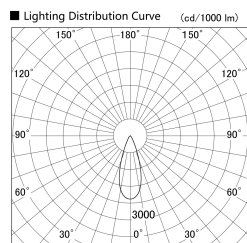

Item no. SD379-2035W9035

Series Name: AMMA Lens type Cylinder Tracklight (SD379)

Installation	Track mount
Type	Lens type tracklight : Cylinder type
Fixture wattage	21W
Beam angle	36deg
Color Temp.	3500K
CRI	Ra>90
Luminous	2291 lm
Body	Die-castaluminumalloy
Body finish	White
Trim finish	White
Reflector finish	N/A
IP Rate	IP20
Light source	COB module
Input Voltage	AC220~240V
Dimming Type	Non-Dimmable
Certificate	CE,CCC
Cut Hole	N/A