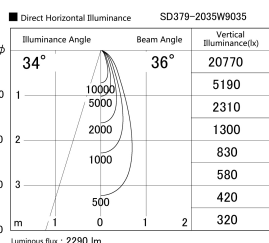

Item no. SD379-2035W9035

Series Name: AMMA Lens type Cylinder Tracklight (SD379)

Installation	Track mount
Type	Lens type tracklight : Cylinder type
Fixture wattage	21W
Beam angle	36deg
Color Temp.	3500K
CRI	Ra>90
Luminous	2291 lm
Body	Die-castaluminumalloy
Body finish	White
Trim finish	White
Reflector finish	N/A
IP Rate	IP20
Light source	COB module
Input Voltage	AC220~240V
Dimming Type	Non-Dimmable
Certificate	CE,CCC
Cut Hole	N/A