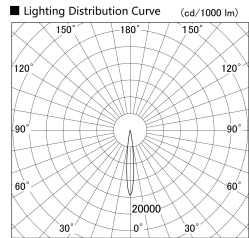

Item no. SD379-1610W9035

Series Name: AMMA Lens type Cylinder Tracklight (SD379)

Installation	Track mount
Type	Lens type tracklight : Cylinder type
Fixture wattage	14W
Beam angle	12deg
Color Temp.	3500K
CRI	Ra>90
Luminous	1285 lm
Body	Die-castaluminumalloy
Body finish	White
Trim finish	White
Reflector finish	N/A
IP Rate	IP20
Light source	COB module
Input Voltage	AC220~240V
Dimming Type	Non-Dimmable
Certificate	CE,CCC
Cut Hole	N/A