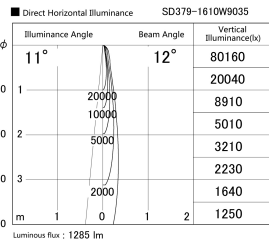

Item no. SD379-1610W9035

Series Name: AMMA Lens type Cylinder Tracklight (SD379)

Installation	Track mount
Type	Lens type tracklight : Cylinder type
Fixture wattage	14W
Beam angle	12deg
Color Temp.	3500K
CRI	Ra>90
Luminous	1285 lm
Body	Die-castaluminumalloy
Body finish	White
Trim finish	White
Reflector finish	N/A
IP Rate	IP20
Light source	COB module
Input Voltage	AC220~240V
Dimming Type	Non-Dimmable
Certificate	CE,CCC
Cut Hole	N/A