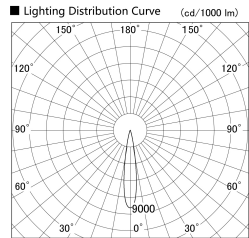

Item no. SD379-1615W9035

Series Name: AMMA Lens type Cylinder Tracklight (SD379)

Installation	Track mount
Type	Lens type tracklight : Cylinder type
Fixture wattage	14W
Beam angle	17deg
Color Temp.	3500K
CRI	Ra>90
Luminous	1673 lm
Body	Die-castaluminumalloy
Body finish	White
Trim finish	White
Reflector finish	N/A
IP Rate	IP20
Light source	COB module
Input Voltage	AC220~240V
Dimming Type	Non-Dimmable
Certificate	CE,CCC
Cut Hole	N/A