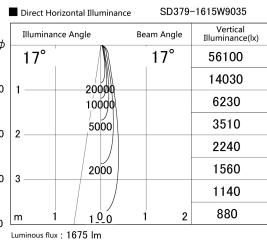

Item no. SD379-1615W9035

Series Name: AMMA Lens type Cylinder Tracklight (SD379)

Installation	Track mount
Type	Lens type tracklight : Cylinder type
Fixture wattage	14W
Beam angle	17deg
Color Temp.	3500K
CRI	Ra>90
Luminous	1673 lm
Body	Die-castaluminumalloy
Body finish	White
Trim finish	White
Reflector finish	N/A
IP Rate	IP20
Light source	COB module
Input Voltage	AC220~240V
Dimming Type	Non-Dimmable
Certificate	CE,CCC
Cut Hole	N/A