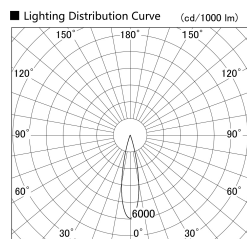

Item no. SD379-1625W9035

Series Name: AMMA Lens type Cylinder Tracklight (SD379)

Installation	Track mount
Type	Lens type tracklight : Cylinder type
Fixture wattage	14W
Beam angle	22deg
Color Temp.	3500K
CRI	Ra>90
Luminous	1737 lm
Body	Die-castaluminumalloy
Body finish	White
Trim finish	White
Reflector finish	N/A
IP Rate	IP20
Light source	COB module
Input Voltage	AC220~240V
Dimming Type	Non-Dimmable
Certificate	CE,CCC
Cut Hole	N/A