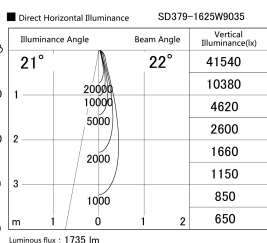

Item no. SD379-1625W9035

Series Name: AMMA Lens type Cylinder Tracklight (SD379)

Installation	Track mount
Type	Lens type tracklight : Cylinder type
Fixture wattage	14W
Beam angle	22deg
Color Temp.	3500K
CRI	Ra>90
Luminous	1737 lm
Body	Die-castaluminumalloy
Body finish	White
Trim finish	White
Reflector finish	N/A
IP Rate	IP20
Light source	COB module
Input Voltage	AC220~240V
Dimming Type	Non-Dimmable
Certificate	CE,CCC
Cut Hole	N/A