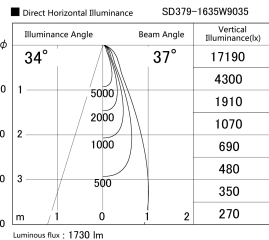

Item no. SD379-1635W9035

Series Name: AMMA Lens type Cylinder Tracklight (SD379)

Installation	Track mount
Type	Lens type tracklight : Cylinder type
Fixture wattage	14W
Beam angle	37deg
Color Temp.	3500K
CRI	Ra>90
Luminous	1729 lm
Body	Die-castaluminumalloy
Body finish	White
Trim finish	White
Reflector finish	N/A
IP Rate	IP20
Light source	COB module
Input Voltage	AC220~240V
Dimming Type	Non-Dimmable
Certificate	CE,CCC
Cut Hole	N/A