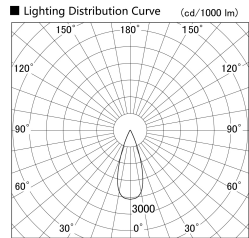

Item no. SD379-1635W9035

Series Name: AMMA Lens type Cylinder Tracklight (SD379)

Installation	Track mount
Type	Lens type tracklight : Cylinder type
Fixture wattage	14W
Beam angle	37deg
Color Temp.	3500K
CRI	Ra>90
Luminous	1729 lm
Body	Die-castaluminumalloy
Body finish	White
Trim finish	White
Reflector finish	N/A
IP Rate	IP20
Light source	COB module
Input Voltage	AC220~240V
Dimming Type	Non-Dimmable
Certificate	CE,CCC
Cut Hole	N/A