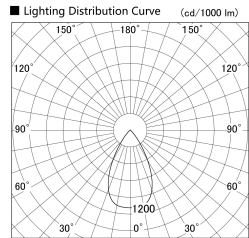

Item no. SD379-1655W9035

Series Name: AMMA Lens type Cylinder Tracklight (SD379)

Installation	Track mount
Type	Lens type tracklight : Cylinder type
Fixture wattage	14W
Beam angle	57deg
Color Temp.	3500K
CRI	Ra>90
Luminous	1740 lm
Body	Die-castaluminumalloy
Body finish	White
Trim finish	White
Reflector finish	N/A
IP Rate	IP20
Light source	COB module
Input Voltage	AC220~240V
Dimming Type	Non-Dimmable
Certificate	CE,CCC
Cut Hole	N/A