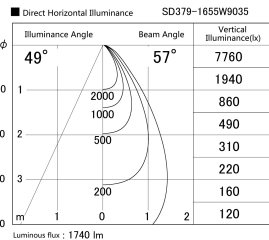

Item no. SD379-1655W9035

Series Name: AMMA Lens type Cylinder Tracklight (SD379)

Installation	Track mount
Type	Lens type tracklight : Cylinder type
Fixture wattage	14W
Beam angle	57deg
Color Temp.	3500K
CRI	Ra>90
Luminous	1740 lm
Body	Die-castaluminumalloy
Body finish	White
Trim finish	White
Reflector finish	N/A
IP Rate	IP20
Light source	COB module
Input Voltage	AC220~240V
Dimming Type	Non-Dimmable
Certificate	CE,CCC
Cut Hole	N/A