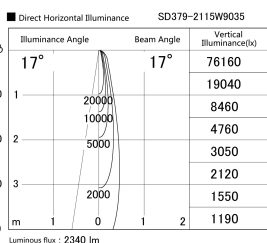

Item no. SD379-2115W9035

Series Name: AMMA Lens type Cylinder Tracklight (SD379)

Installation	Track mount
Type	Lens type tracklight : Cylinder type
Fixture wattage	21W
Beam angle	17deg
Color Temp.	3500K
CRI	Ra>90
Luminous	2340 lm
Body	Die-castaluminumalloy
Body finish	White
Trim finish	White
Reflector finish	N/A
IP Rate	IP20
Light source	COB module
Input Voltage	AC220~240V
Dimming Type	Non-Dimmable
Certificate	CE,CCC
Cut Hole	N/A