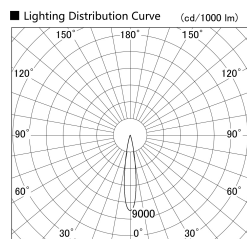

Item no. SD379-2115W9035

Series Name: AMMA Lens type Cylinder Tracklight (SD379)

Installation	Track mount
Type	Lens type tracklight : Cylinder type
Fixture wattage	21W
Beam angle	17deg
Color Temp.	3500K
CRI	Ra>90
Luminous	2340 lm
Body	Die-castaluminumalloy
Body finish	White
Trim finish	White
Reflector finish	N/A
IP Rate	IP20
Light source	COB module
Input Voltage	AC220~240V
Dimming Type	Non-Dimmable
Certificate	CE,CCC
Cut Hole	N/A