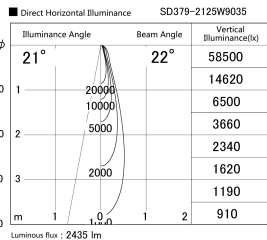

Item no. SD379-2125W9035

Series Name: AMMA Lens type Cylinder Tracklight (SD379)

Installation	Track mount
Type	Lens type tracklight : Cylinder type
Fixture wattage	21W
Beam angle	22deg
Color Temp.	3500K
CRI	Ra>90
Luminous	2435 lm
Body	Die-castaluminumalloy
Body finish	White
Trim finish	White
Reflector finish	N/A
IP Rate	IP20
Light source	COB module
Input Voltage	AC220~240V
Dimming Type	Non-Dimmable
Certificate	CE,CCC
Cut Hole	N/A