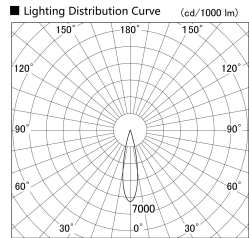

Item no. SD379-2125W9035

Series Name: AMMA Lens type Cylinder Tracklight (SD379)

Installation	Track mount
Type	Lens type tracklight : Cylinder type
Fixture wattage	21W
Beam angle	22deg
Color Temp.	3500K
CRI	Ra>90
Luminous	2435 lm
Body	Die-castaluminumalloy
Body finish	White
Trim finish	White
Reflector finish	N/A
IP Rate	IP20
Light source	COB module
Input Voltage	AC220~240V
Dimming Type	Non-Dimmable
Certificate	CE,CCC
Cut Hole	N/A