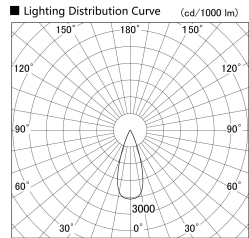

Item no. SD379-2135W9035

Series Name: AMMA Lens type Cylinder Tracklight (SD379)

Installation	Track mount
Type	Lens type tracklight : Cylinder type
Fixture wattage	21W
Beam angle	37deg
Color Temp.	3500K
CRI	Ra>90
Luminous	2423 lm
Body	Die-castaluminumalloy
Body finish	White
Trim finish	White
Reflector finish	N/A
IP Rate	IP20
Light source	COB module
Input Voltage	AC220~240V
Dimming Type	Non-Dimmable
Certificate	CE,CCC
Cut Hole	N/A