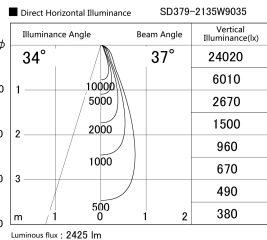

Item no. SD379-2135W9035

Series Name: AMMA Lens type Cylinder Tracklight (SD379)

Installation	Track mount
Type	Lens type tracklight : Cylinder type
Fixture wattage	21W
Beam angle	37deg
Color Temp.	3500K
CRI	Ra>90
Luminous	2423 lm
Body	Die-castaluminumalloy
Body finish	White
Trim finish	White
Reflector finish	N/A
IP Rate	IP20
Light source	COB module
Input Voltage	AC220~240V
Dimming Type	Non-Dimmable
Certificate	CE,CCC
Cut Hole	N/A