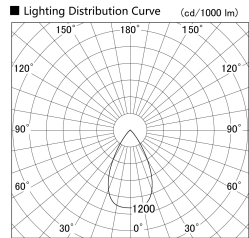

Item no. SD379-2155W9035

Series Name: AMMA Lens type Cylinder Tracklight (SD379)

Installation	Track mount
Type	Lens type tracklight : Cylinder type
Fixture wattage	21W
Beam angle	57deg
Color Temp.	3500K
CRI	Ra>90
Luminous	2432 lm
Body	Die-cast aluminum alloy
Body finish	White
Trim finish	White
Reflector finish	N/A
IP Rate	IP20
Light source	COB module
Input Voltage	AC220~240V
Dimming Type	Non-Dimmable
Certificate	CE,CCC
Cut Hole	N/A