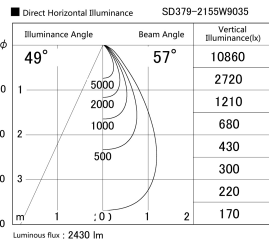

Item no. SD379-2155W9035

Series Name: AMMA Lens type Cylinder Tracklight (SD379)

Installation	Track mount
Type	Lens type tracklight : Cylinder type
Fixture wattage	21W
Beam angle	57deg
Color Temp.	3500K
CRI	Ra>90
Luminous	2432 lm
Body	Die-cast aluminum alloy
Body finish	White
Trim finish	White
Reflector finish	N/A
IP Rate	IP20
Light source	COB module
Input Voltage	AC220~240V
Dimming Type	Non-Dimmable
Certificate	CE,CCC
Cut Hole	N/A