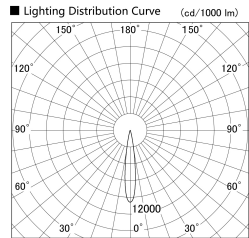

Item no. SD379-2515W9035

Series Name: AMMA Lens type Cylinder Tracklight (SD379)

Installation	Track mount
Type	Lens type tracklight : Cylinder type
Fixture wattage	24W
Beam angle	16deg
Color Temp.	3500K
CRI	Ra>90
Luminous	2186 lm
Body	Die-castaluminumalloy
Body finish	White
Trim finish	White
Reflector finish	N/A
IP Rate	IP20
Light source	COB module
Input Voltage	AC220~240V
Dimming Type	Non-Dimmable
Certificate	CE,CCC
Cut Hole	N/A