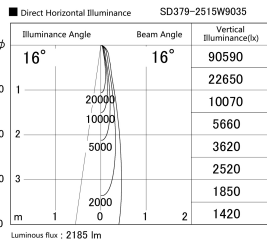

Item no. SD379-2515W9035

Series Name: AMMA Lens type Cylinder Tracklight (SD379)

Installation	Track mount
Type	Lens type tracklight : Cylinder type
Fixture wattage	24W
Beam angle	16deg
Color Temp.	3500K
CRI	Ra>90
Luminous	2186 lm
Body	Die-castaluminumalloy
Body finish	White
Trim finish	White
Reflector finish	N/A
IP Rate	IP20
Light source	COB module
Input Voltage	AC220~240V
Dimming Type	Non-Dimmable
Certificate	CE,CCC
Cut Hole	N/A