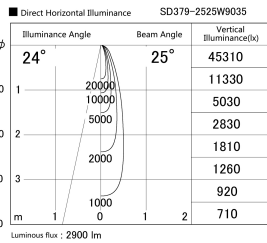

Item no. SD379-2525W9035

Series Name: AMMA Lens type Cylinder Tracklight (SD379)

Installation	Track mount
Type	Lens type tracklight : Cylinder type
Fixture wattage	24W
Beam angle	25deg
Color Temp.	3500K
CRI	Ra>90
Luminous	2902 lm
Body	Die-castaluminumalloy
Body finish	White
Trim finish	White
Reflector finish	N/A
IP Rate	IP20
Light source	COB module
Input Voltage	AC220~240V
Dimming Type	Non-Dimmable
Certificate	CE,CCC
Cut Hole	N/A