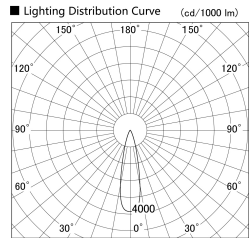

Item no. SD379-2525W9035

Series Name: AMMA Lens type Cylinder Tracklight (SD379)

Installation	Track mount
Type	Lens type tracklight : Cylinder type
Fixture wattage	24W
Beam angle	25deg
Color Temp.	3500K
CRI	Ra>90
Luminous	2902 lm
Body	Die-castaluminumalloy
Body finish	White
Trim finish	White
Reflector finish	N/A
IP Rate	IP20
Light source	COB module
Input Voltage	AC220~240V
Dimming Type	Non-Dimmable
Certificate	CE,CCC
Cut Hole	N/A