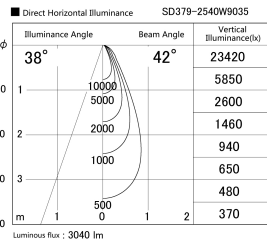

Item no. SD379-2540W9035

Series Name: AMMA Lens type Cylinder Tracklight (SD379)

Installation	Track mount
Type	Lens type tracklight : Cylinder type
Fixture wattage	24W
Beam angle	42deg
Color Temp.	3500K
CRI	Ra>90
Luminous	3039 lm
Body	Die-cast aluminum alloy
Body finish	White
Trim finish	White
Reflector finish	N/A
IP Rate	IP20
Light source	COB module
Input Voltage	AC220~240V
Dimming Type	Non-Dimmable
Certificate	CE,CCC
Cut Hole	N/A