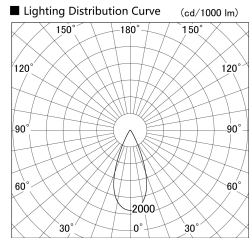

Item no. SD379-2540W9035

Series Name: AMMA Lens type Cylinder Tracklight (SD379)

Installation	Track mount
Type	Lens type tracklight : Cylinder type
Fixture wattage	24W
Beam angle	42deg
Color Temp.	3500K
CRI	Ra>90
Luminous	3039 lm
Body	Die-cast aluminum alloy
Body finish	White
Trim finish	White
Reflector finish	N/A
IP Rate	IP20
Light source	COB module
Input Voltage	AC220~240V
Dimming Type	Non-Dimmable
Certificate	CE,CCC
Cut Hole	N/A