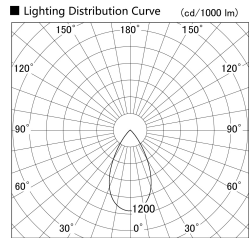

Item no. SD379-2555W9035

Series Name: AMMA Lens type Cylinder Tracklight (SD379)

Installation	Track mount
Type	Lens type tracklight : Cylinder type
Fixture wattage	24W
Beam angle	55deg
Color Temp.	3500K
CRI	Ra>90
Luminous	3030 lm
Body	Die-castaluminumalloy
Body finish	White
Trim finish	White
Reflector finish	N/A
IP Rate	IP20
Light source	COB module
Input Voltage	AC220~240V
Dimming Type	Non-Dimmable
Certificate	CE,CCC
Cut Hole	N/A