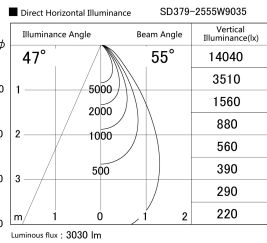

Item no. SD379-2555W9035

Series Name: AMMA Lens type Cylinder Tracklight (SD379)

Installation	Track mount
Type	Lens type tracklight : Cylinder type
Fixture wattage	24W
Beam angle	55deg
Color Temp.	3500K
CRI	Ra>90
Luminous	3030 lm
Body	Die-castaluminumalloy
Body finish	White
Trim finish	White
Reflector finish	N/A
IP Rate	IP20
Light source	COB module
Input Voltage	AC220~240V
Dimming Type	Non-Dimmable
Certificate	CE,CCC
Cut Hole	N/A