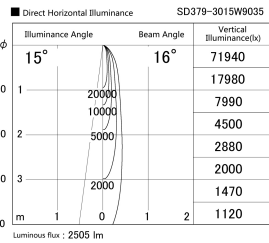

Item no. SD379-3015W9035

Series Name: AMMA Lens type Cylinder Tracklight (SD379)

Installation	Track mount
Type	Lens type tracklight : Cylinder type
Fixture wattage	28W
Beam angle	16deg
Color Temp.	3500K
CRI	Ra>90
Luminous	2505 lm
Body	Die-castaluminumalloy
Body finish	White
Trim finish	White
Reflector finish	N/A
IP Rate	IP20
Light source	COB module
Input Voltage	AC220~240V
Dimming Type	Non-Dimmable
Certificate	CE,CCC
Cut Hole	N/A