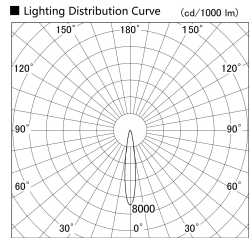

Item no. SD379-3015W9035

Series Name: AMMA Lens type Cylinder Tracklight (SD379)

Installation	Track mount
Type	Lens type tracklight : Cylinder type
Fixture wattage	28W
Beam angle	16deg
Color Temp.	3500K
CRI	Ra>90
Luminous	2505 lm
Body	Die-castaluminumalloy
Body finish	White
Trim finish	White
Reflector finish	N/A
IP Rate	IP20
Light source	COB module
Input Voltage	AC220~240V
Dimming Type	Non-Dimmable
Certificate	CE,CCC
Cut Hole	N/A