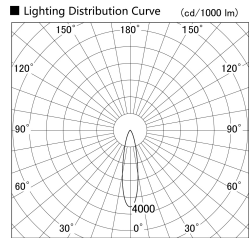

Item no. SD379-3025W9035

Series Name: AMMA Lens type Cylinder Tracklight (SD379)

Installation	Track mount
Type	Lens type tracklight : Cylinder type
Fixture wattage	28W
Beam angle	23deg
Color Temp.	3500K
CRI	Ra>90
Luminous	3146 lm
Body	Die-castaluminumalloy
Body finish	White
Trim finish	White
Reflector finish	N/A
IP Rate	IP20
Light source	COB module
Input Voltage	AC220~240V
Dimming Type	Non-Dimmable
Certificate	CE,CCC
Cut Hole	N/A