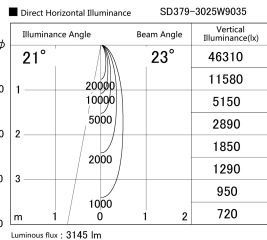

Item no. SD379-3025W9035

Series Name: AMMA Lens type Cylinder Tracklight (SD379)

Installation	Track mount
Type	Lens type tracklight : Cylinder type
Fixture wattage	28W
Beam angle	23deg
Color Temp.	3500K
CRI	Ra>90
Luminous	3146 lm
Body	Die-castaluminumalloy
Body finish	White
Trim finish	White
Reflector finish	N/A
IP Rate	IP20
Light source	COB module
Input Voltage	AC220~240V
Dimming Type	Non-Dimmable
Certificate	CE,CCC
Cut Hole	N/A