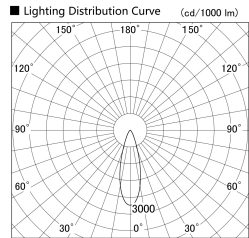

Item no. SD379-3030W9035

Series Name: AMMA Lens type Cylinder Tracklight (SD379)

Installation	Track mount
Type	Lens type tracklight : Cylinder type
Fixture wattage	28W
Beam angle	30deg
Color Temp.	3500K
CRI	Ra>90
Luminous	3237 lm
Body	Die-cast aluminum alloy
Body finish	White
Trim finish	White
Reflector finish	N/A
IP Rate	IP20
Light source	COB module
Input Voltage	AC220~240V
Dimming Type	Non-Dimmable
Certificate	CE,CCC
Cut Hole	N/A