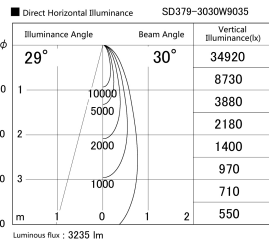

Item no. SD379-3030W9035

Series Name: AMMA Lens type Cylinder Tracklight (SD379)

Installation	Track mount
Type	Lens type tracklight : Cylinder type
Fixture wattage	28W
Beam angle	30deg
Color Temp.	3500K
CRI	Ra>90
Luminous	3237 lm
Body	Die-cast aluminum alloy
Body finish	White
Trim finish	White
Reflector finish	N/A
IP Rate	IP20
Light source	COB module
Input Voltage	AC220~240V
Dimming Type	Non-Dimmable
Certificate	CE,CCC
Cut Hole	N/A