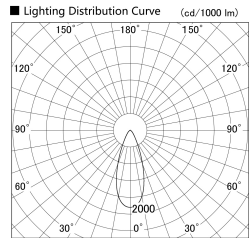

Item no. SD379-3040W9035

Series Name: AMMA Lens type Cylinder Tracklight (SD379)

Installation	Track mount
Type	Lens type tracklight : Cylinder type
Fixture wattage	28W
Beam angle	38deg
Color Temp.	3500K
CRI	Ra>90
Luminous	3170 lm
Body	Die-castaluminumalloy
Body finish	White
Trim finish	White
Reflector finish	N/A
IP Rate	IP20
Light source	COB module
Input Voltage	AC220~240V
Dimming Type	Non-Dimmable
Certificate	CE,CCC
Cut Hole	N/A