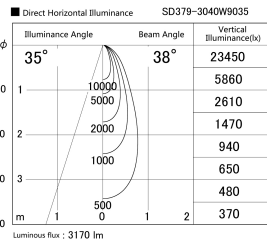

Item no. SD379-3040W9035

Series Name: AMMA Lens type Cylinder Tracklight (SD379)

Installation	Track mount
Type	Lens type tracklight : Cylinder type
Fixture wattage	28W
Beam angle	38deg
Color Temp.	3500K
CRI	Ra>90
Luminous	3170 lm
Body	Die-castaluminumalloy
Body finish	White
Trim finish	White
Reflector finish	N/A
IP Rate	IP20
Light source	COB module
Input Voltage	AC220~240V
Dimming Type	Non-Dimmable
Certificate	CE,CCC
Cut Hole	N/A