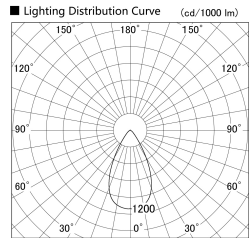

Item no. SD379-3055W9035

Series Name: AMMA Lens type Cylinder Tracklight (SD379)

Installation	Track mount
Type	Lens type tracklight : Cylinder type
Fixture wattage	28W
Beam angle	55deg
Color Temp.	3500K
CRI	Ra>90
Luminous	3175 lm
Body	Die-castaluminumalloy
Body finish	White
Trim finish	White
Reflector finish	N/A
IP Rate	IP20
Light source	COB module
Input Voltage	AC220~240V
Dimming Type	Non-Dimmable
Certificate	CE,CCC
Cut Hole	N/A