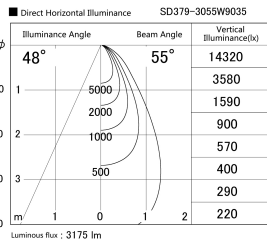

Item no. SD379-3055W9035

Series Name: AMMA Lens type Cylinder Tracklight (SD379)

Installation	Track mount
Type	Lens type tracklight : Cylinder type
Fixture wattage	28W
Beam angle	55deg
Color Temp.	3500K
CRI	Ra>90
Luminous	3175 lm
Body	Die-castaluminumalloy
Body finish	White
Trim finish	White
Reflector finish	N/A
IP Rate	IP20
Light source	COB module
Input Voltage	AC220~240V
Dimming Type	Non-Dimmable
Certificate	CE,CCC
Cut Hole	N/A