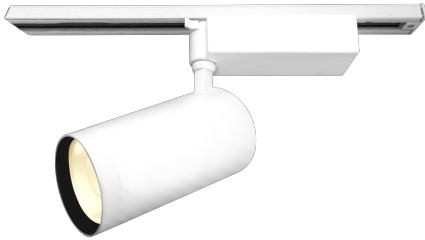

Item no. SD379-3530W9035

Series Name: AMMA Lens type Cylinder Tracklight (SD379)

Installation	Track mount
Type	Lens type tracklight : Cylinder type
Fixture wattage	32W
Beam angle	30deg
Color Temp.	3500K
CRI	Ra>90
Luminous	3665 lm
Body	Die-cast aluminum alloy
Body finish	White
Trim finish	White
Reflector finish	N/A
IP Rate	IP20
Light source	COB module
Input Voltage	AC220~240V
Dimming Type	Non-Dimmable
Certificate	CE,CCC
Cut Hole	N/A