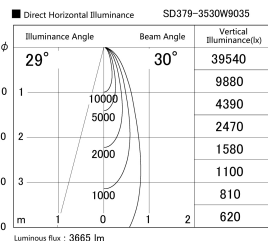

Item no. SD379-3530W9035

Series Name: AMMA Lens type Cylinder Tracklight (SD379)

Installation	Track mount
Type	Lens type tracklight : Cylinder type
Fixture wattage	32W
Beam angle	30deg
Color Temp.	3500K
CRI	Ra>90
Luminous	3665 lm
Body	Die-cast aluminum alloy
Body finish	White
Trim finish	White
Reflector finish	N/A
IP Rate	IP20
Light source	COB module
Input Voltage	AC220~240V
Dimming Type	Non-Dimmable
Certificate	CE,CCC
Cut Hole	N/A