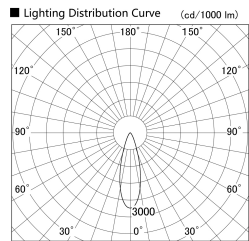

Item no. SD379-3530W9035

Series Name: AMMA Lens type Cylinder Tracklight (SD379)

Installation	Track mount
Type	Lens type tracklight : Cylinder type
Fixture wattage	32W
Beam angle	30deg
Color Temp.	3500K
CRI	Ra>90
Luminous	3665 lm
Body	Die-cast aluminum alloy
Body finish	White
Trim finish	White
Reflector finish	N/A
IP Rate	IP20
Light source	COB module
Input Voltage	AC220~240V
Dimming Type	Non-Dimmable
Certificate	CE,CCC
Cut Hole	N/A