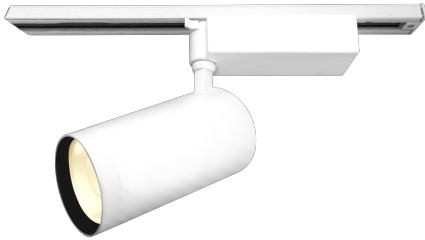

Item no. SD379-3540W9035

Series Name: AMMA Lens type Cylinder Tracklight (SD379)