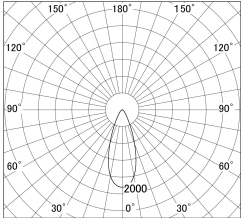

■ Lighting Distribution Curve (cd/1000 lm)