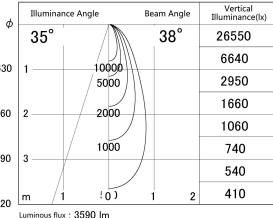

Item no. SD379-3540W9035

Series Name: AMMA Lens type Cylinder Tracklight (SD379)

■ Lighting Distribution Curve (cd/1000 lm)

Installation	Track mount
Type	Lens type tracklight : Cylinder type
Fixture wattage	32W
Beam angle	38deg
Color Temp.	3500K
CRI	Ra>90
Luminous	3589 lm
Body	Die-castaluminumalloy
Body finish	White
Trim finish	White
Reflector finish	N/A
IP Rate	IP20
Light source	COB module
Input Voltage	AC220~240V
Dimming Type	Non-Dimmable
Certificate	CE,CCC
Cut Hole	N/A