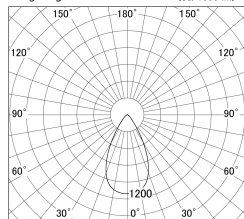

■ Lighting Distribution Curve (cd/1000 lm)