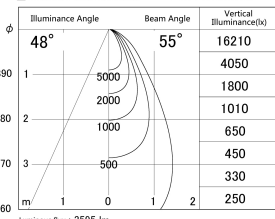

Item no. SD379-3555W9035

Series Name: AMMA Lens type Cylinder Tracklight (SD379)

■ Lighting Distribution Curve (cd/1000 lm)

Installation	Track mount
Type	Lens type tracklight : Cylinder type
Fixture wattage	32W
Beam angle	55deg
Color Temp.	3500K
CRI	Ra>90
Luminous	3595 lm
Body	Die-castaluminumalloy
Body finish	White
Trim finish	White
Reflector finish	N/A
IP Rate	IP20
Light source	COB module
Input Voltage	AC220~240V
Dimming Type	Non-Dimmable
Certificate	CE,CCC
Cut Hole	N/A