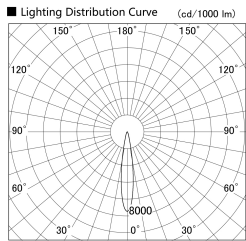

Item no. SD379-0515W9040

Series Name: AMMA Lens type Cylinder Tracklight (SD379)

Installation	Track mount
Type	Lens type tracklight : Cylinder type
Fixture wattage	6W
Beam angle	17deg
Color Temp.	4000K
CRI	Ra>90
Luminous	531 lm
Body	Die-castaluminumalloy
Body finish	White
Trim finish	White
Reflector finish	N/A
IP Rate	IP20
Light source	COB module
Input Voltage	AC220~240V
Dimming Type	Non-Dimmable
Certificate	CE,CCC
Cut Hole	N/A