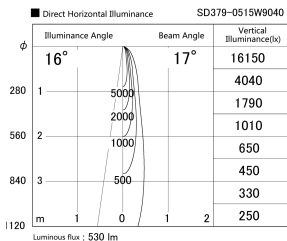

Item no. SD379-0515W9040

Series Name: AMMA Lens type Cylinder Tracklight (SD379)

Installation	Track mount
Type	Lens type tracklight : Cylinder type
Fixture wattage	6W
Beam angle	17deg
Color Temp.	4000K
CRI	Ra>90
Luminous	531 lm
Body	Die-castaluminumalloy
Body finish	White
Trim finish	White
Reflector finish	N/A
IP Rate	IP20
Light source	COB module
Input Voltage	AC220~240V
Dimming Type	Non-Dimmable
Certificate	CE,CCC
Cut Hole	N/A