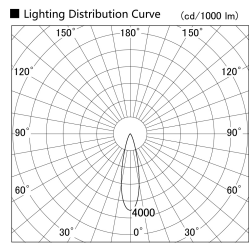

Item no. SD379-0525W9040

Series Name: AMMA Lens type Cylinder Tracklight (SD379)

Installation	Track mount
Type	Lens type tracklight : Cylinder type
Fixture wattage	6W
Beam angle	26deg
Color Temp.	4000K
CRI	Ra>90
Luminous	662 lm
Body	Die-castaluminumalloy
Body finish	White
Trim finish	White
Reflector finish	N/A
IP Rate	IP20
Light source	COB module
Input Voltage	AC220~240V
Dimming Type	Non-Dimmable
Certificate	CE,CCC
Cut Hole	N/A