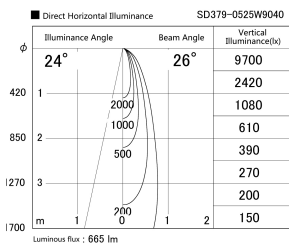

Item no. SD379-0525W9040

Series Name: AMMA Lens type Cylinder Tracklight (SD379)

Installation	Track mount
Type	Lens type tracklight : Cylinder type
Fixture wattage	6W
Beam angle	26deg
Color Temp.	4000K
CRI	Ra>90
Luminous	662 lm
Body	Die-castaluminumalloy
Body finish	White
Trim finish	White
Reflector finish	N/A
IP Rate	IP20
Light source	COB module
Input Voltage	AC220~240V
Dimming Type	Non-Dimmable
Certificate	CE,CCC
Cut Hole	N/A