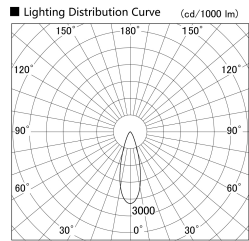

Item no. SD379-0530W9040

Series Name: AMMA Lens type Cylinder Tracklight (SD379)

Installation	Track mount
Type	Lens type tracklight : Cylinder type
Fixture wattage	6W
Beam angle	31deg
Color Temp.	4000K
CRI	Ra>90
Luminous	627 lm
Body	Die-castaluminumalloy
Body finish	White
Trim finish	White
Reflector finish	N/A
IP Rate	IP20
Light source	COB module
Input Voltage	AC220~240V
Dimming Type	Non-Dimmable
Certificate	CE,CCC
Cut Hole	N/A