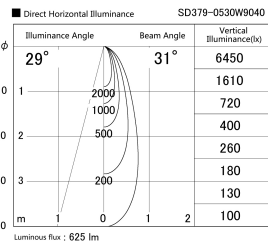

Item no. SD379-0530W9040

Series Name: AMMA Lens type Cylinder Tracklight (SD379)

Installation	Track mount
Type	Lens type tracklight : Cylinder type
Fixture wattage	6W
Beam angle	31deg
Color Temp.	4000K
CRI	Ra>90
Luminous	627 lm
Body	Die-castaluminumalloy
Body finish	White
Trim finish	White
Reflector finish	N/A
IP Rate	IP20
Light source	COB module
Input Voltage	AC220~240V
Dimming Type	Non-Dimmable
Certificate	CE,CCC
Cut Hole	N/A